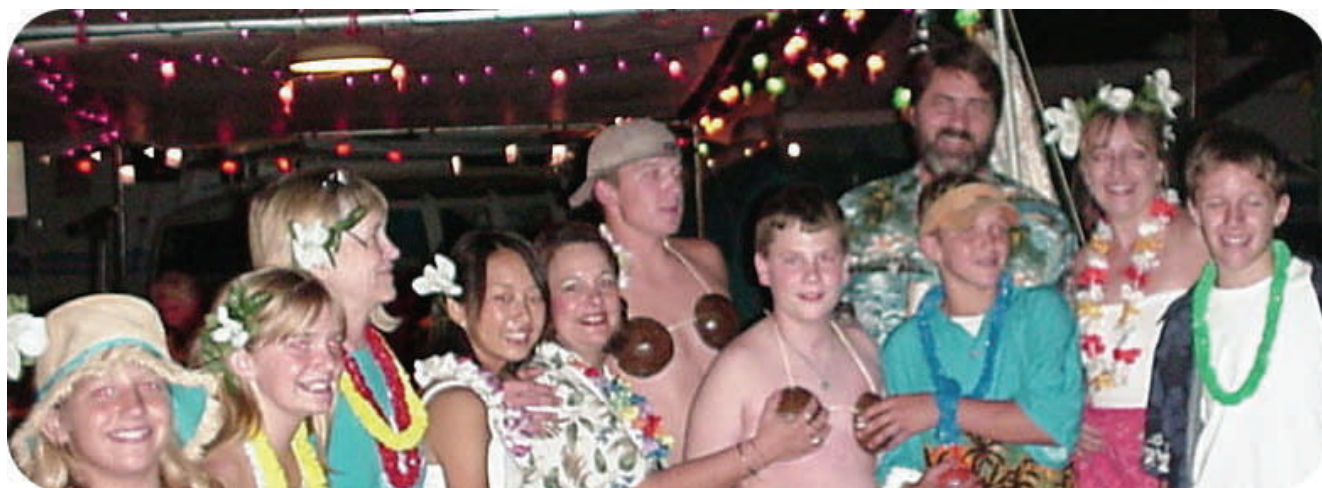

# Drowsy Maggie

trad

Musical score for 'Drowsy Maggie' in G major (one sharp) and 4/4 time. The score consists of three staves of music. The first staff contains measures 1-5, with chords Em, D, and Em. The second staff contains measures 6-9, with chords D, A, D, G, D, A, Em, and D. The third staff contains measures 10-13, with chords D, A, D, G, D, G, D, A, Em, and D. The piece features a repeating melodic line with first and second endings.

# Ducks on the Pond

Musical score for 'Ducks on the Pond' in G major (one sharp) and 4/4 time. The score consists of four staves of music. The first staff contains measures 1-4, with chords Am and G. The second staff contains measures 5-8, with chords Am, G, and Am. The third staff contains measures 9-13, with chords Am and G. The fourth staff contains measures 14-17, with chords Am and G. The piece features a repeating melodic line with first and second endings.